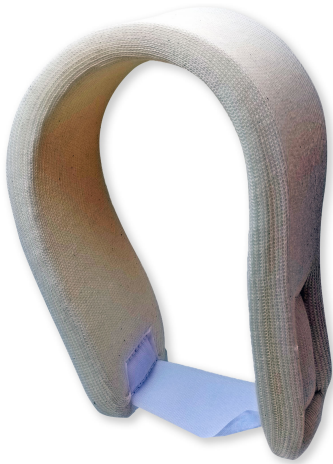

[Read More](#)

SKU: CERV015

Price:

STIFF NECK COLLARS ADULT ADJUSTABLE 1-5

Stiff Neck Collars Adult Adjustable 1-5

A neck collar helps support your head until the muscles and bones in your neck heal. Chronic neck pain has many causes — from things as minor as a backpack too full of textbooks to those as major as bone spurs or arthritis. In these cases, the collar helps relieve pain while treatment is ongoing.

[Read More](#)

SKU: CERV026

Price:

SOFT CERVICAL CREAM COLLARS X- LARGE

Extra-Large size cream soft cervical collars.

Used to help prevent movement of the cervical spine and often are combined with lateral head blocks and straps.

The soft Collar is made from comfortable foam to provide basic neck support. Lightweight, breathable and functional.

[Read More](#)

SKU: CERV004

Price:

SOFT CERVICAL CREAM COLLARS SMALL

Small-sized cream soft cervical collars.

Used to help prevent movement of the cervical spine and often are combined with lateral head blocks and straps.

The soft Collar is made from comfortable foam to provide basic neck support. Lightweight, breathable and functional.