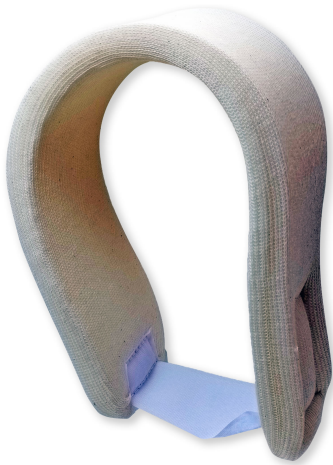

Used to help prevent movement of the cervical spine and often are combined with lateral head blocks and straps.

The soft Collar is made from comfortable foam to provide basic neck support. Lightweight, breathable and functional.

[Read More](#)

SKU: CERV003**Price:**

SOFT CERVICAL CREAM COLLARS MEDIUM

Medium-sized cream soft cervical collars.

Used to help prevent movement of the cervical spine and often are combined with lateral head blocks and straps.

The soft Collar is made from comfortable foam to provide basic neck support. Lightweight, breathable and functional.

[Read More](#)

SKU: CERV002**Price:**

SOFT CERVICAL CREAM COLLARS LARGE

Large-sized cream soft cervical collars.