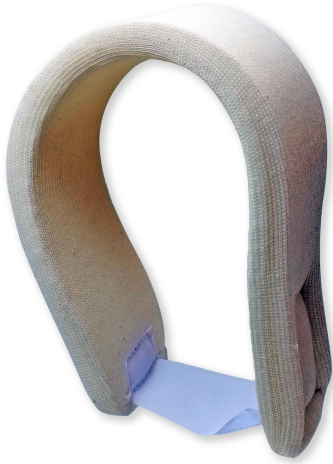

[Read More](#)

SKU: CERV026

Price:

SOFT CERVICAL CREAM COLLARS X- LARGE

Extra-Large size cream soft cervical collars.

Used to help prevent movement of the cervical spine and often are combined with lateral head blocks and straps.

The soft Collar is made from comfortable foam to provide basic neck support. Lightweight, breathable and functional.

[Read More](#)

SKU: CERV004

Price:

SOFT CERVICAL CREAM COLLARS SMALL

Small-sized cream soft cervical collars.

Used to help prevent movement of the cervical spine and often are combined with lateral head blocks and straps.

The soft Collar is made from comfortable foam to provide basic neck support. Lightweight, breathable and functional.

[Read More](#)

SKU: CERV003**Price:**

SOFT CERVICAL CREAM COLLARS MEDIUM

Medium-sized cream soft cervical collars.

Used to help prevent movement of the cervical spine and often are combined with lateral head blocks and straps.