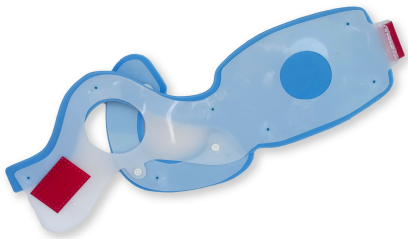

Price:

TRAUMA COLLARS LARGE

Large-sized grey Trauma collars.

Used to help prevent movement of the cervical spine and often are combined with lateral head blocks and straps.

[Read More](#)

SKU: CERV005

Price:

STIFF NECK COLLARS X-LARGE NO 5 RED

Stiff Neck Collars No 5 Red colour. Extra-Large size.

A neck collar helps support your head until the muscles and bones in your neck heal. Chronic neck pain has many causes — from things as minor as a backpack too full of textbooks to those as major as bone spurs or arthritis. In these cases, the collar helps relieve pain while treatment is ongoing.

[Read More](#)

SKU: CERV016

Price:

STIFF NECK COLLARS SMALL NO 1 BABY BLUE

Stiff Neck Collars No 1 Baby Blue colour. Small size.

A neck collar helps support your head until the muscles and bones in your neck heal. Chronic neck pain has many causes — from things as minor as a backpack too full of textbooks to those as major as bone spurs or arthritis. In these cases, the collar helps relieve pain while treatment is ongoing.

[Read More](#)

SKU: CERV012

Price:

STIFF NECK COLLARS MEDIUM NO 3 YELLOW

Stiff Neck Collars No 3 Yellow colour. Medium size.

A neck collar helps support your head until the muscles and bones in your neck heal. Chronic neck pain has many causes — from things as minor as a backpack too full of textbooks to those as major as bone spurs or arthritis. In these cases, the collar helps relieve pain while treatment is ongoing.