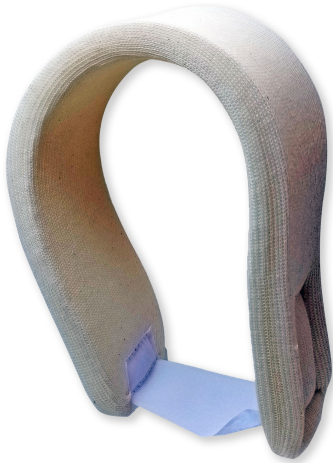

SOFT CERVICAL CREAM COLLARS MEDIUM

Medium-sized cream soft cervical collars.

Used to help prevent movement of the cervical spine and often are combined with lateral head blocks and straps.

The soft Collar is made from comfortable foam to provide basic neck support. Lightweight, breathable and functional.

[Read More](#)

SKU: CERV002

Price: