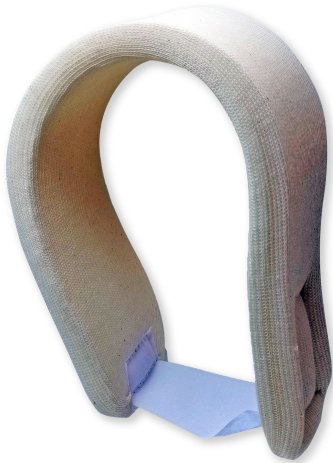

Colour: Grey.

Used to help prevent movement of the cervical spine and often are combined with lateral head blocks and straps.

The soft Collar is made from comfortable foam to provide basic neck support. Lightweight, breathable and functional.

[Read More](#)

SKU: CERV018

Price:

SOFT CERVICAL CREAM COLLARS X- LARGE

Extra-Large size cream soft cervical collars.

Used to help prevent movement of the cervical spine and often are combined with lateral head blocks and straps.

The soft Collar is made from comfortable foam to provide basic neck support. Lightweight, breathable and functional.

[Read More](#)

SKU: CERV004

Price:

SOFT CERVICAL CREAM COLLARS SMALL

Small-sized cream soft cervical collars.

Used to help prevent movement of the cervical spine and often are combined with lateral head blocks and straps.

The soft Collar is made from comfortable foam to provide basic neck support. Lightweight, breathable and functional.