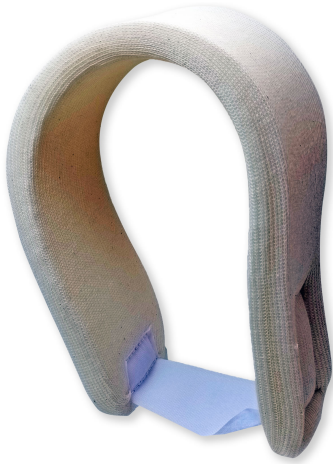

[Read More](#)

SKU: CERV003

Price: