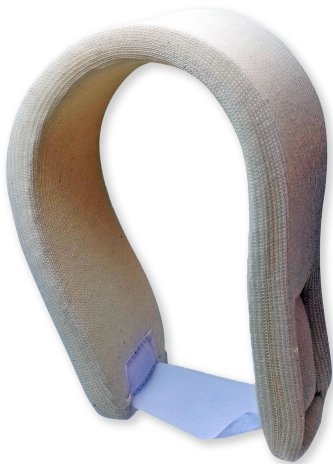

SOFT CERVICAL CREAM COLLARS LARGE

Large-sized cream soft cervical collars.

Used to help prevent movement of the cervical spine and often are combined with lateral head blocks and straps.

The soft Collar is made from comfortable foam to provide basic neck support. Lightweight, breathable and functional.

[Read More](#)

SKU: CERV001

Price: