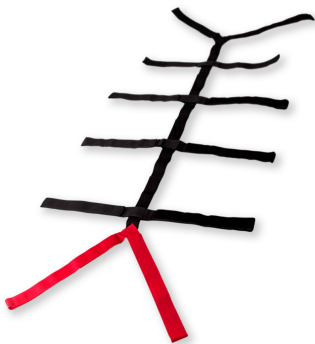

The Spider harness is an innovative strapping system for securing patients to the full spine board or scoop stretcher. The Spine board 12 Point Spider harness has 10 black straps for the torso and 2 red straps to easily identify to place at the top of the spine board for the upper body. These spider harness straps are made of heavy nylon...

Spider Harness Top & Toe with velcro fastening. The Spider harness is an innovative strapping system for securing patients to the full spine board or scoop stretcher. The Spine board 12 Point Spider harness has 10 black straps for the torso and 2 red straps to easily identify to place at the top of the spine board for the upper body. These spider harness straps are made of heavy nylon and are superior to other straps on the market. Black straps with red straps identifying the top of the spider harness.

[Read More](#)

SKU: RESC001

Price:

SPIDER HARNESS TOP & TOE WITH BUCKLES

Spider Harness Top & Toe with buckle fastening.

The Spider harness is an innovative strapping system for securing patients to the full spine board or scoop stretcher. The Spine board 12 Point Spider harness has 10 black straps for the torso and 2 red straps to easily identify to place at the top of the spine board for the upper body. These spider harness straps are made of heavy nylon...

Spider Harness Top & Toe with buckles. Features buckle fastening. The Spider harness is an innovative strapping system for securing patients to the full spine board or scoop stretcher. The Spine board 12 Point Spider harness has 10 black straps for the torso and 2 red straps. This is to easily identify to place at the top of the spine board for the upper body. These spider harness straps are made of heavy nylon and are superior to other straps on the market. Black straps with red straps identifying the top of the spider harness.