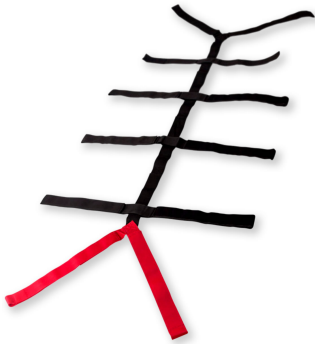

BJ TRADE+LINK

PRODUCT CATALOGUE 2023

TABLE OF CONTENTS

Spine boards / Stretcher Accessories 2

SPINE BOARDS / STRETCHER ACCESSORIES

SPIDER HARNESS TOP & TOE WITH VELCRO

Spider Harness Top & Toe with velcro fastening.

The Spider harness is an innovative strapping system for securing patients to the full spine board or scoop stretcher. The Spine board 12 Point Spider harness has 10 black straps for the torso and 2 red straps to easily identify to place at the top of the spine board for the upper body. These spider harness straps are made of heavy nylon...

Spider Harness Top & Toe with velcro fastening. The Spider harness is an innovative strapping system for securing patients to the full spine board or scoop stretcher. The Spine board 12 Point Spider harness has 10 black straps for the torso and 2 red straps to easily identify to place at the top of the spine board for the upper body. These spider harness straps are made of heavy nylon and are superior to other straps on the market. Black straps with red straps identifying the top of the spider harness.

Spider Harness Top & Toe with buckles. Features buckle fastening. The Spider harness is an innovative strapping system for securing patients to the full spine board or scoop stretcher. The Spine board 12 Point Spider harness has 10 black straps for the torso and 2 red straps. This is to easily identify to place at the top of the spine board for the upper body. These spider harness straps are made of heavy nylon and are superior to other straps on the market. Black straps with red straps identifying the top of the spider harness.