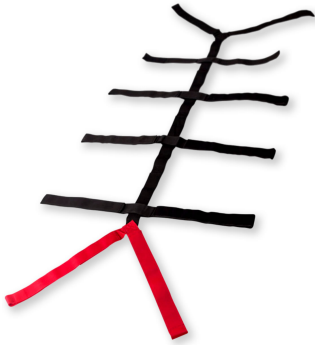

## SPIDER HARNESS BLACK TOP-ONLY

Spider Harness Black Top-only.

A Spider Harness is used to immobilise a casualty with severe injuries while being transported on a spine board or stretcher. The harness one-piece is easily threaded through the spine board and secured around the patient's torso and limbs using high-strength Velcro.

This is the most reasonably priced spider harness but does not compromise on...

Spider Harness Black Top-only. A Spider Harness is used to immobilize a casualty with severe injuries while being transported on a spine board or stretcher. The harness one-piece is easily threaded through the spine board and secured around the patient's torso and limbs using high-strength Velcro.

## EXTRA-WIDTH SPIDER HARNESS TOP TO TOE WITH VELCRO

Spider Harness Top & Toe with Velcro fastening for extra-width patients.

The Spider harness is an innovative strapping system for securing patients to the full spine board or scoop stretcher. The Spine board 12 Point Spider harness is colour coded. These spider harness straps are made of heavy nylon and are superior to other straps on the market.

Extra-width for large to...

Spider Harness Top to Toe with Velcro fastening for extra-width patients. The Spider harness is an innovative strapping system for securing patients to the full spine board or scoop stretcher. The Spine board 12 Point Spider harness is colour coded. These spider harness straps are made of heavy nylon and are superior to other straps on the market. Extra-width for large to extra-large-sized patients.