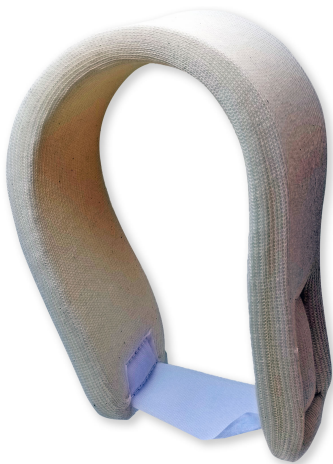

SOFT CERVICAL CREAM COLLARS X-LARGE

Extra-Large size cream soft cervical collars.

Used to help prevent movement of the cervical spine and often are combined with lateral head blocks and straps.

The soft Collar is made from comfortable foam to provide basic neck support. Lightweight, breathable and functional.

[Read More](#)

SKU: CERV004

Price:

SOFT CERVICAL CREAM COLLARS SMALL

Small-sized cream soft cervical collars.

Used to help prevent movement of the cervical spine and often are combined with lateral head blocks and straps.

The soft Collar is made from comfortable foam to provide basic neck support. Lightweight, breathable and functional.

[Read More](#)

SKU: CERV003

Price:

SOFT CERVICAL CREAM COLLARS MEDIUM

Medium-sized cream soft cervical collars.

Used to help prevent movement of the cervical spine and often are combined with lateral head blocks and straps.

The soft Collar is made from comfortable foam to provide basic neck support. Lightweight, breathable and functional.