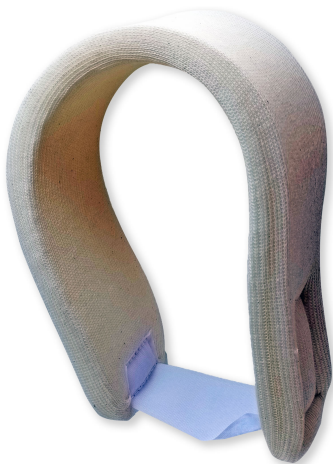

SOFT CERVICAL CREAM COLLARS LARGE

Large-sized cream soft cervical collars.

Used to help prevent movement of the cervical spine and often are combined with lateral head blocks and straps.

The soft Collar is made from comfortable foam to provide basic neck support. Lightweight, breathable and functional.

[Read More](#)

SKU: CERV001

Price: