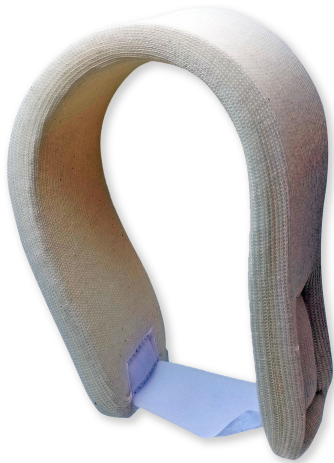

Colour: Grey.

Used to help prevent movement of the cervical spine and often are combined with lateral head blocks and straps.

The soft Collar is made from comfortable foam to provide basic neck support. Lightweight, breathable and functional.

Price:

TRAUMA COLLARS LARGE

Large-sized grey Trauma collars.

Used to help prevent movement of the cervical spine and often are combined with lateral head blocks and straps.

[Read More](#)

SKU: CERV005

Price:

SOFT CERVICAL CREAM COLLARS X-LARGE

Extra-Large size cream soft cervical collars.

Used to help prevent movement of the cervical spine and often are combined with lateral head blocks and straps.

The soft Collar is made from comfortable foam to provide basic neck support. Lightweight, breathable and functional.

Used to help prevent movement of the cervical spine and often are combined with lateral head blocks and straps.

The soft Collar is made from comfortable foam to provide basic neck support. Lightweight, breathable and functional.